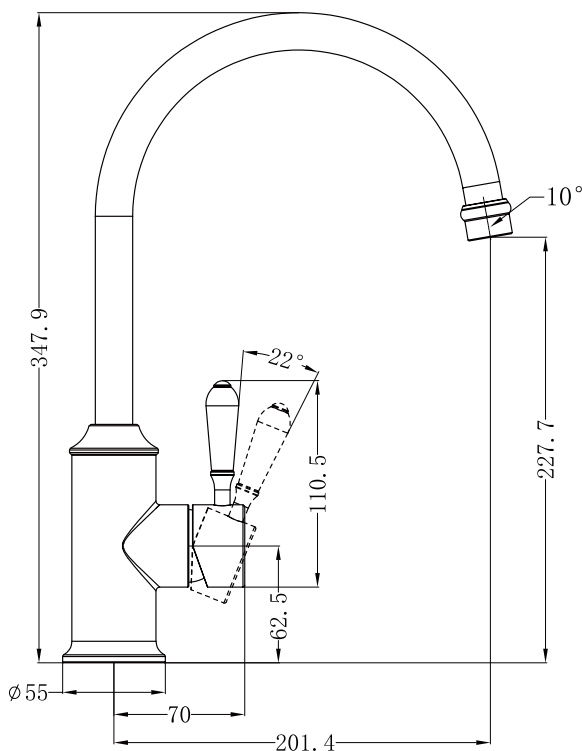

Nero

York Pull Out Sink Mixer With Vegie Spray Function

SPECIFICATION

PRODUCT CODE	YSW6921-08
WELS RATING	6 STAR 4.5L/MIN
WATERMARK LICENSE	WM-060073
TEMPERATURE RATING	MIN 1°C-MAX 75°C
PRESSURE RATING	MIN 150KPa-MAX 500KPa

PACKING INCLUDES

- 1x pull out sink mixer
- 1x triangular support
- 1x counter weight
- 1x hose tail
- 2x flexible hose
- 1x threaded pipe kit
- 1x allen key

Dimensions are nominal measurements only.

Versions: 2022.03