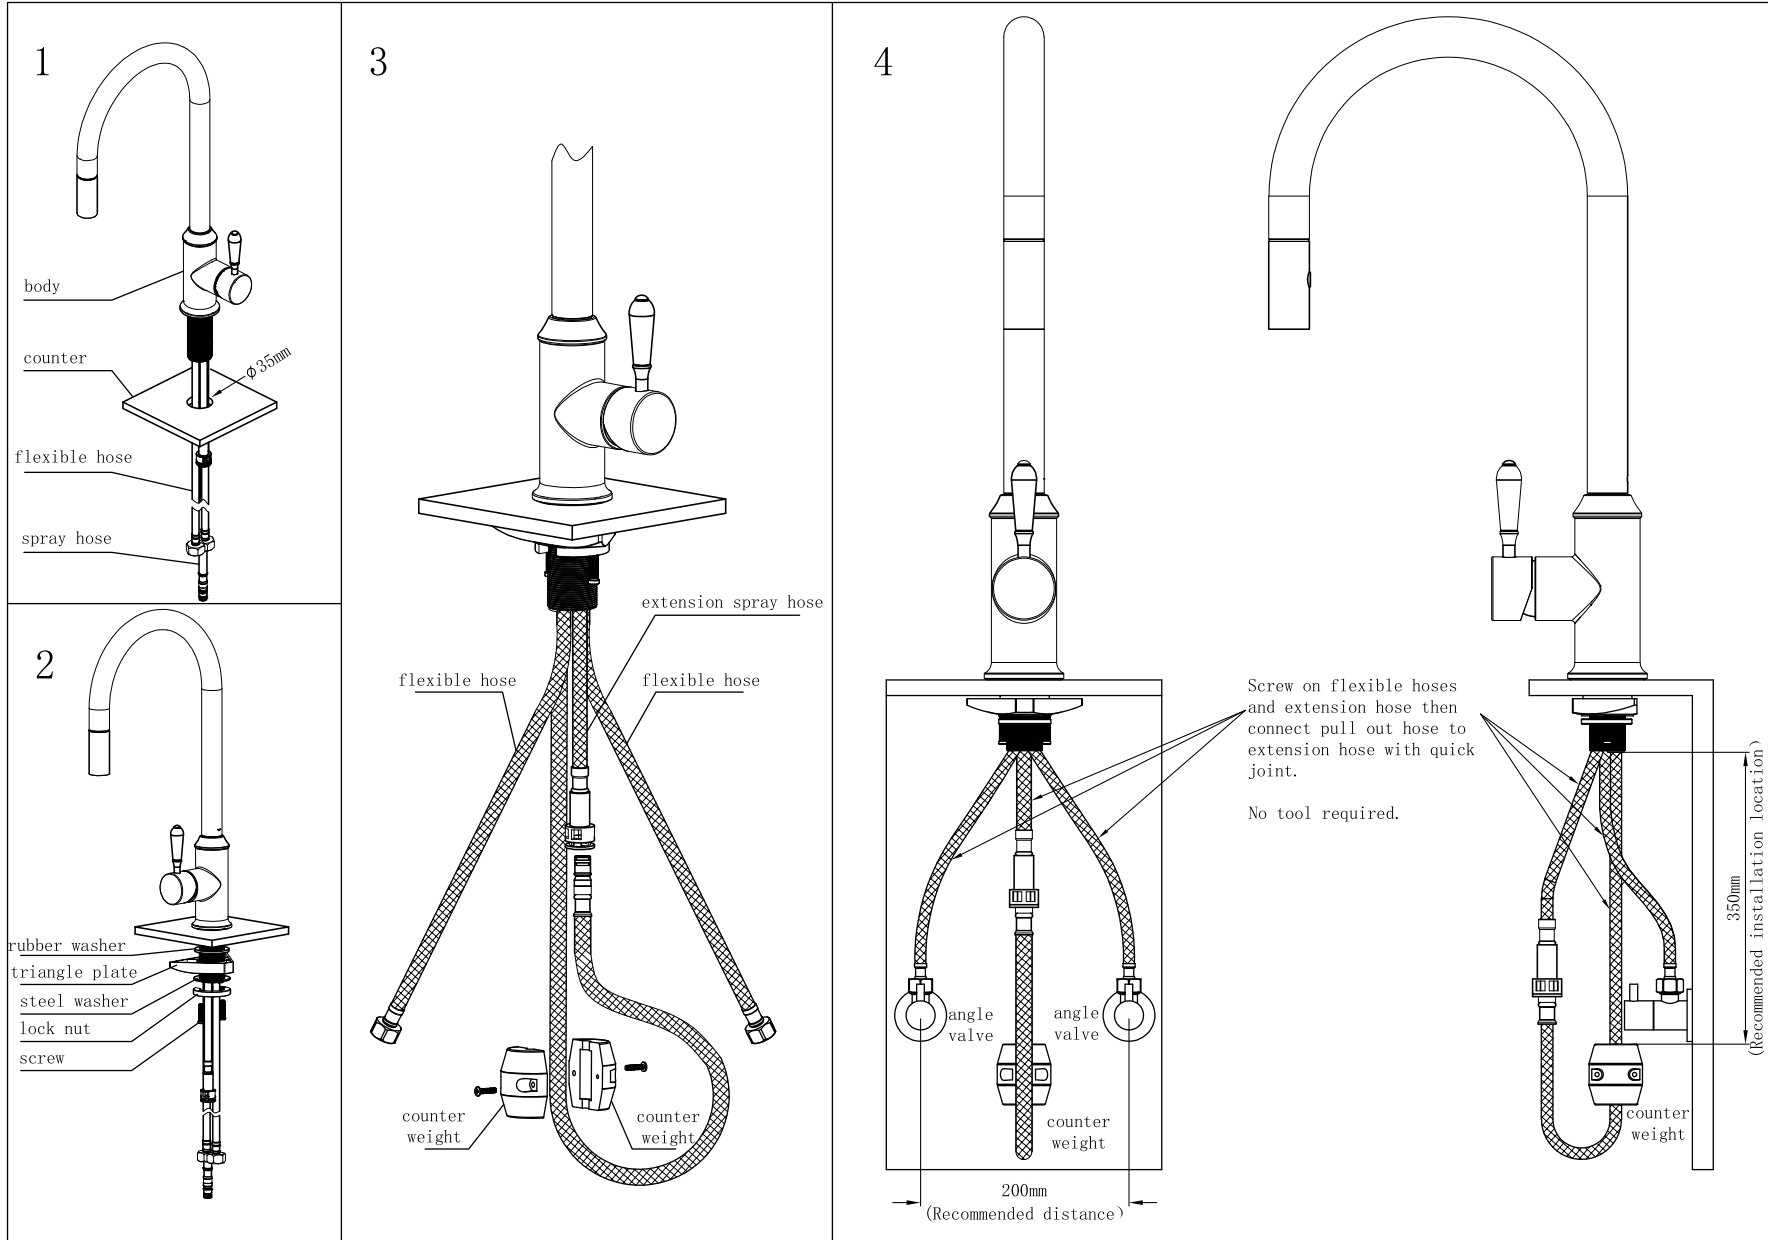

Installation Instruction