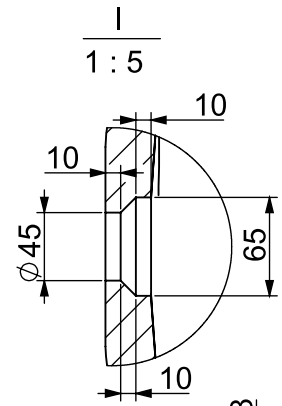

1 2 3 4 5 6

A

B

C

D

	NAME	DATE	<h1>KASKADE</h1> <p>STONE BATHS & BASINS</p> <p><i>Couldn't be better</i></p>	
DRAWN	Jason	2020.5.25		
CHECKED	Thomas	2020.5.25	VXA12-600-LUCIA-Matt-White Nett Weight-10.5kg - 600x320x150mm Gross Weight-13.5kg- 670x390x220mm	
Material: Solid Surface				
WEIGHT:		SCALE:1:10	SHEET 1 (OF1)	