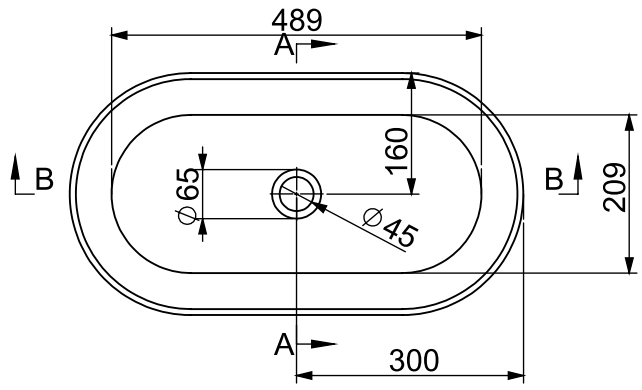

1 2 3 4 5 6

A

B

C

D

	NAME	DATE	<h1>KASKADE</h1> <p>STONE BATHS & BASINS</p> <p><i>Couldn't be better</i></p>	
DRAWN	Jason	2020.5.25		
CHECKED	Thomas	2020.5.25	VXA12-600-LUCIA-Matt-White Nett Weight-10.5kg - 600x320x150mm Gross Weight-13.5kg- 670x390x220mm	
Material: Solid Surface				
WEIGHT:		SCALE:1:10	SHEET 1 (OF1)	

1 2 3 4 5 6

A

B

C

D