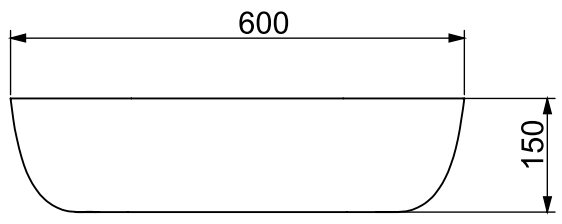

1 2 3 4 5 6

A

B

C

D

	NAME	DATE	<h1>KASKADE</h1> <p>STONE BATHS & BASINS</p> <p><i>Couldn't be better</i></p>	
DRAWN	Jason	2020.5.25		
CHECKED	Thomas	2020.5.25	VXA12-600-LUCIA-Matt-White Nett Weight-10.5kg - 600x320x150mm Gross Weight-13.5kg- 670x390x220mm	
Material: Solid Surface				
WEIGHT:		SCALE:1:10	SHEET 1 (OF1)	