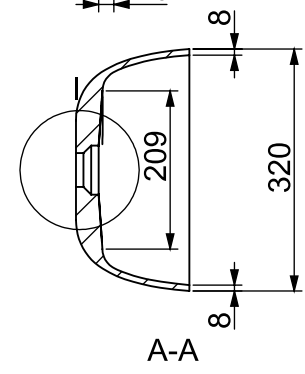

1 2 3 4 5 6

A

B

C

D

	NAME	DATE	<h1>KASKADE</h1> <p>STONE BATHS & BASINS</p> <p><i>Couldn't be better</i></p>	
DRAWN	Jason	2020.5.25		
CHECKED	Thomas	2020.5.25	VXA12-600-LUCIA-Matt-White Nett Weight-10.5kg - 600x320x150mm Gross Weight-13.5kg- 670x390x220mm	
Material: Solid Surface				
WEIGHT:		SCALE:1:10	SHEET 1 (OF1)	