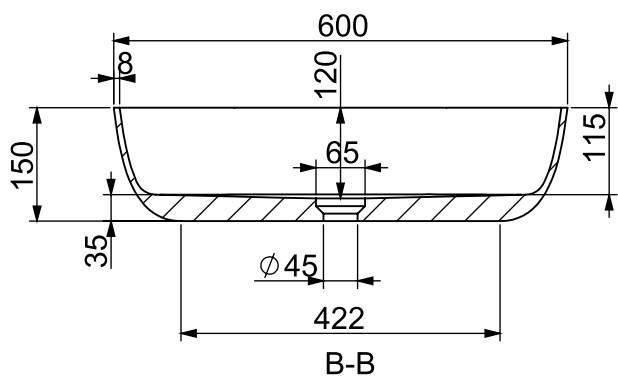

1 2 3 4 5 6

A

B

C

D

	NAME	DATE	<h1>KASKADE</h1> <p>STONE BATHS & BASINS</p> <p><i>Couldn't be better</i></p>	
DRAWN	Jason	2020.5.25		
CHECKED	Thomas	2020.5.25	VXA12-600-LUCIA-Matt-White Nett Weight-10.5kg - 600x320x150mm Gross Weight-13.5kg- 670x390x220mm	
Material: Solid Surface				
WEIGHT:		SCALE:1:10	SHEET 1 (OF1)	