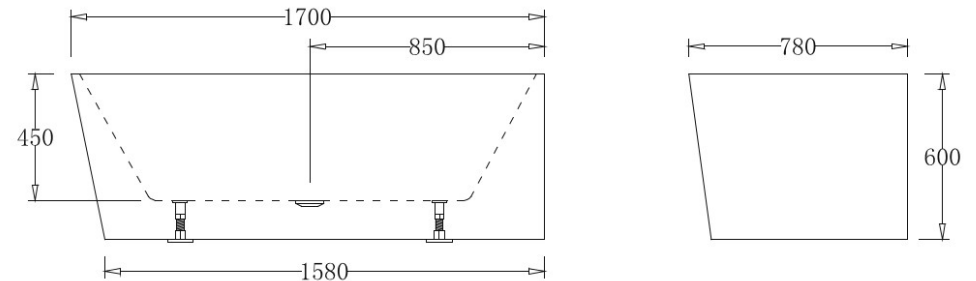

Millennium

Mixers • Showers • Accesories • Baths • Basins

KIATO FREESTANDING CORNER BATH RIGHT HAND WHITE 1700MM

LB1067R17

- Contemporary new design
- Available in white
- Sanitary grade acrylic finish
- Metal frame construction adds strength and durability
- 10 year structural replacement warranty
- Plug & waste and flexible connector purchased separately
- Volume approx. 250 litres
- Must be installed by a licensed plumber