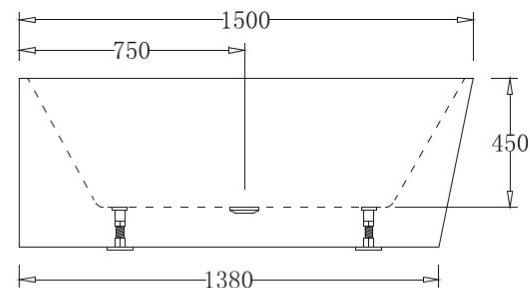

KIATO FREESTANDING CORNER BATH LEFT HAND WHITE 1500MM LB1067L15

- Contemporary new design
- Available in white
- Sanitary grade acrylic finish
- Metal frame construction adds strength and durability
- 10 year structural replacement warranty
- Plug & waste and flexible connector purchased separately
- Volume approx. 250 litres
- Must be installed by a licensed plumber