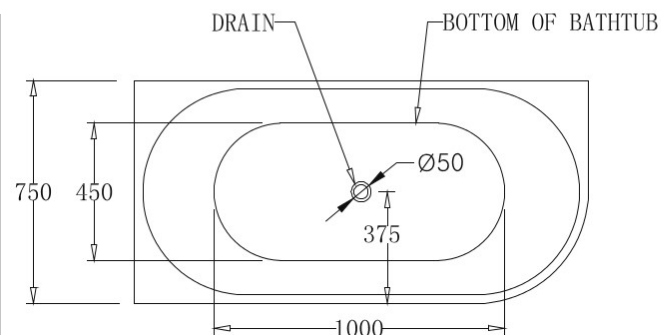

KIATO FREESTANDING CORNER BATH LEFT HAND WHITE 1500MM LB1067L15

- Contemporary new design
- Available in white
- Sanitary grade acrylic finish
- Metal frame construction adds strength and durability
- 10 year structural replacement warranty
- Plug & waste and flexible connector purchased separately
- Volume approx. 250 litres
- Must be installed by a licensed plumber