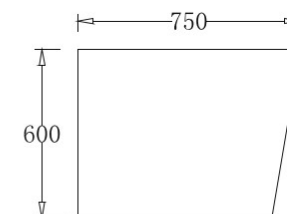

KIATO FREESTANDING CORNER BATH LEFT HAND WHITE 1500MM LB1067L15

- Contemporary new design
- Available in white
- Sanitary grade acrylic finish
- Metal frame construction adds strength and durability
- 10 year structural replacement warranty
- Plug & waste and flexible connector purchased separately
- Volume approx. 250 litres
- Must be installed by a licensed plumber