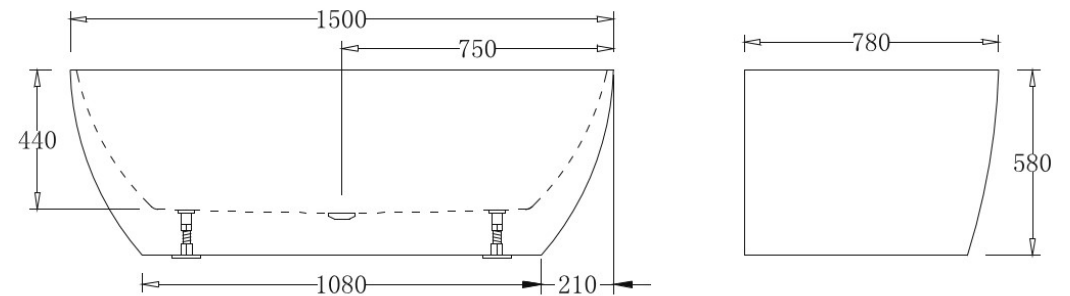

Millennium

Mixers • Showers • Accesories • Baths • Basins

CELINE FREESTANDING WALL FACED BATH 1500MM WHITE LB1065W15

- Contemporary new design
- Available in white
- Sanitary grade acrylic finish
- Metal frame construction adds strength and durability
- 10 year structural replacement warranty
- Plug & waste and flexible connector purchased separately
- Volume approx. 250 litres
- Must be installed by a licensed plumber