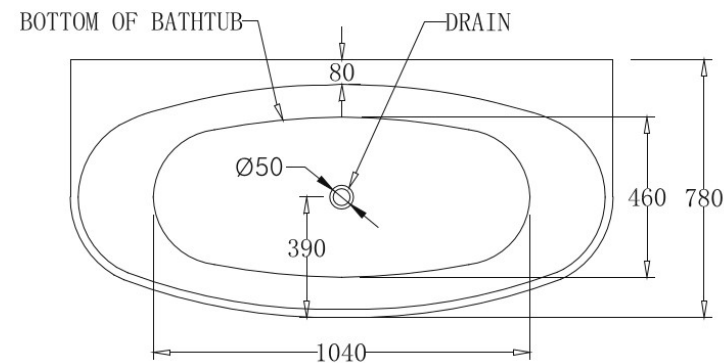

Millennium

Mixers • Showers • Accesories • Baths • Basins

CELINE FREESTANDING WALL FACED BATH 1500MM WHITE LB1065W15

- Contemporary new design
- Available in white
- Sanitary grade acrylic finish
- Metal frame construction adds strength and durability
- 10 year structural replacement warranty
- Plug & waste and flexible connector purchased separately
- Volume approx. 250 litres
- Must be installed by a licensed plumber