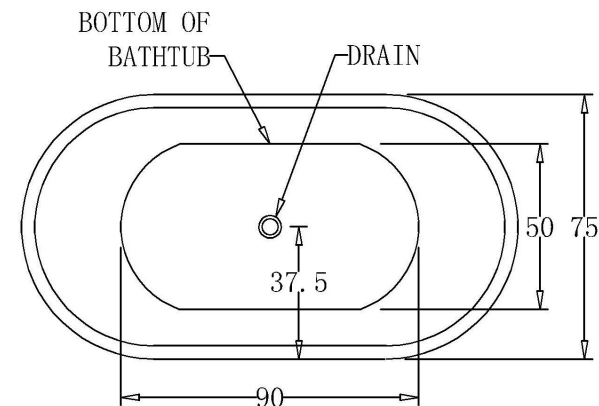

AKEMI FREESTANDING BATH 1500MM WHITE LB1018W15

- Contemporary new design
- Available in white & black exterior/white interior
- Sanitary grade acrylic finish
- Metal frame construction adds strength and durability
- 10 year structural replacement warranty
- Plug & waste and flexible connector purchased separately
- Volume approx. 250 litres
- Must be installed by a licensed plumber