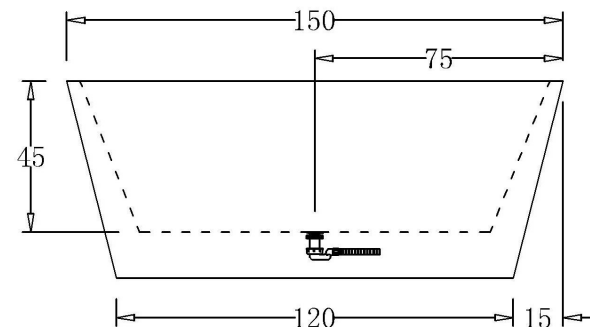

AKEMI FREESTANDING BATH 1500MM WHITE LB1018W15

- Contemporary new design
- Available in white & black exterior/white interior
- Sanitary grade acrylic finish
- Metal frame construction adds strength and durability
- 10 year structural replacement warranty
- Plug & waste and flexible connector purchased separately
- Volume approx. 250 litres
- Must be installed by a licensed plumber