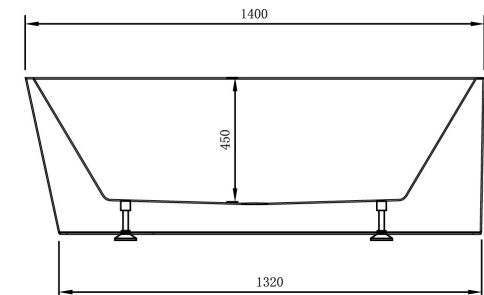

**CIRNA FREESTANDING CORNER BATH RIGHT
 HAND WHITE 1400MM EW6845R14**

- Contemporary new design
- Available in gloss white
- Sanitary grade acrylic finish
- Metal frame construction adds strength and durability
- 10 year structural replacement warranty
- Plug & waste and flexible connector purchased separately
- Volume approx. 220 litres
- Must be installed by a licensed plumber