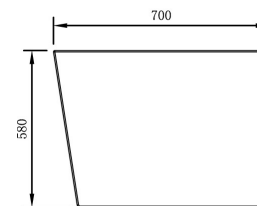

**CIRNA FREESTANDING CORNER BATH RIGHT
 HAND WHITE 1400MM EW6845R14**

- Contemporary new design
- Available in gloss white
- Sanitary grade acrylic finish
- Metal frame construction adds strength and durability
- 10 year structural replacement warranty
- Plug & waste and flexible connector purchased separately
- Volume approx. 220 litres
- Must be installed by a licensed plumber