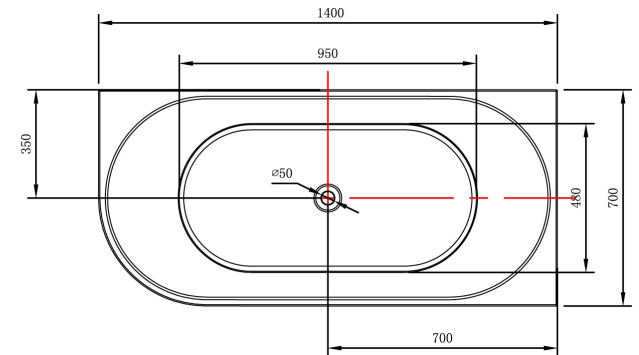

**CIRNA FREESTANDING CORNER BATH RIGHT
 HAND WHITE 1400MM EW6845R14**

- Contemporary new design
- Available in gloss white
- Sanitary grade acrylic finish
- Metal frame construction adds strength and durability
- 10 year structural replacement warranty
- Plug & waste and flexible connector purchased separately
- Volume approx. 220 litres
- Must be installed by a licensed plumber