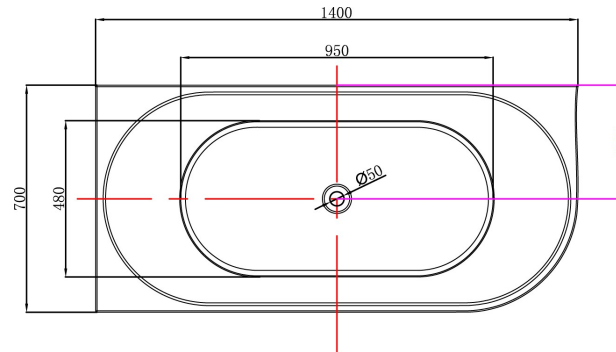

**CIRNA FREESTANDING CORNER BATH
 LEFT HAND WHITE 1400MM
 EW6845L14**

- Contemporary new design
- Available in gloss white
- Sanitary grade acrylic finish
- Metal frame construction adds strength and durability
- 10 year structural replacement warranty
- Plug & waste and flexible connector purchased separately
- Volume approx. 220 litres
- Must be installed by a licensed plumber