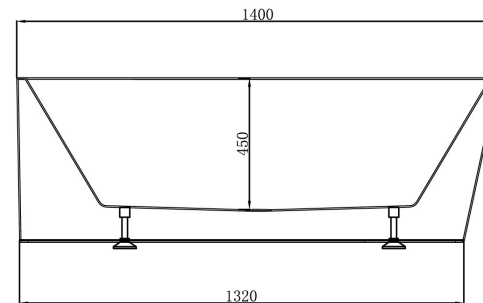

**CIRNA FREESTANDING CORNER BATH
 LEFT HAND WHITE 1400MM
 EW6845L14**

- Contemporary new design
- Available in gloss white
- Sanitary grade acrylic finish
- Metal frame construction adds strength and durability
- 10 year structural replacement warranty
- Plug & waste and flexible connector purchased separately
- Volume approx. 220 litres
- Must be installed by a licensed plumber