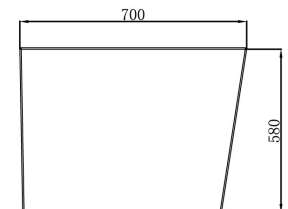

**CIRNA FREESTANDING CORNER BATH
 LEFT HAND WHITE 1400MM
 EW6845L14**

- Contemporary new design
- Available in gloss white
- Sanitary grade acrylic finish
- Metal frame construction adds strength and durability
- 10 year structural replacement warranty
- Plug & waste and flexible connector purchased separately
- Volume approx. 220 litres
- Must be installed by a licensed plumber