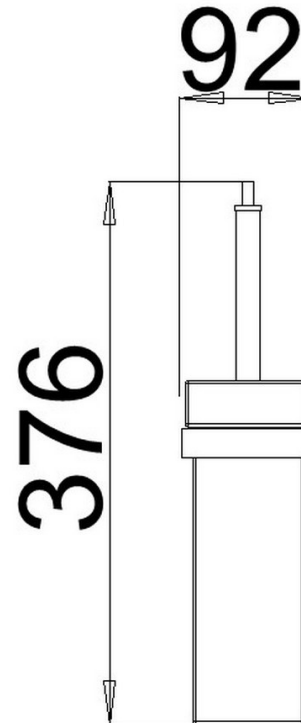

## INIS TOILET BRUSH BLACK 9903BL

- Contemporary new design
- Available in chrome, electroplated matte black & chrome and brushed nickel
- Dual fixing for added stability
- Brass construction
- 10 year replacement warranty