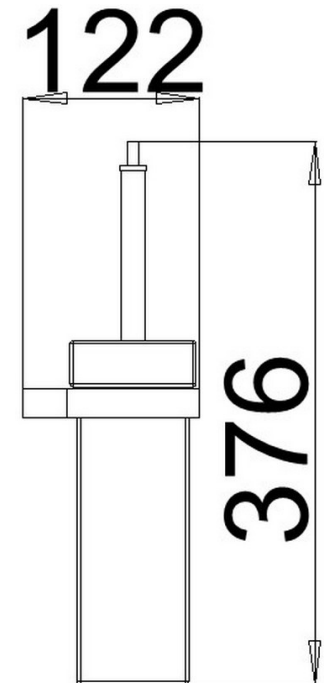

## INIS TOILET BRUSH BLACK 9903BL

- Contemporary new design
- Available in chrome, electroplated matte black & chrome and brushed nickel
- Dual fixing for added stability
- Brass construction
- 10 year replacement warranty