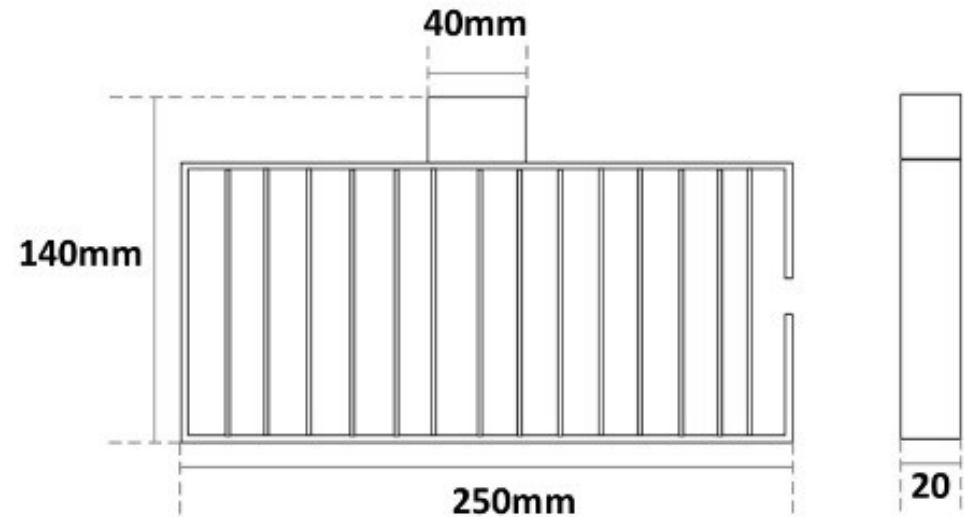

Millennium

Mixers • Showers • Accesories • Baths • Basins

ZOYA SHOWER BASKET 250MM

BRUSHED NICKEL 7839NP

- Contemporary new design
- Available in chrome & powder coat matte black
- Dual fixing for added stability
- Brass construction
- 10 year replacement warranty