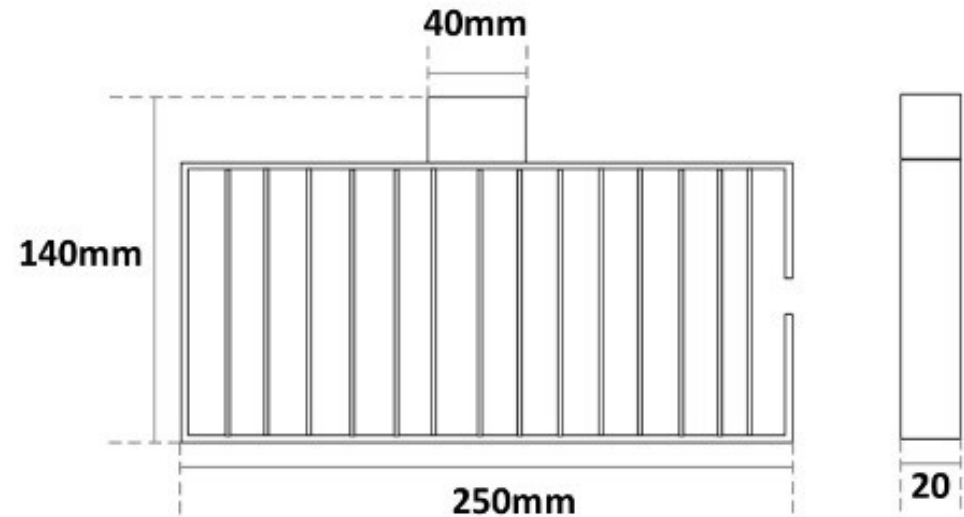

Millennium

Mixers • Showers • Accesories • Baths • Basins

ZOYA SHOWER BASKET 250MM CHROME/BLACK 7839CB

- Contemporary new design
- Available in chrome & powder coat matte black
- Dual fixing for added stability
- Brass construction
- 10 year replacement warranty