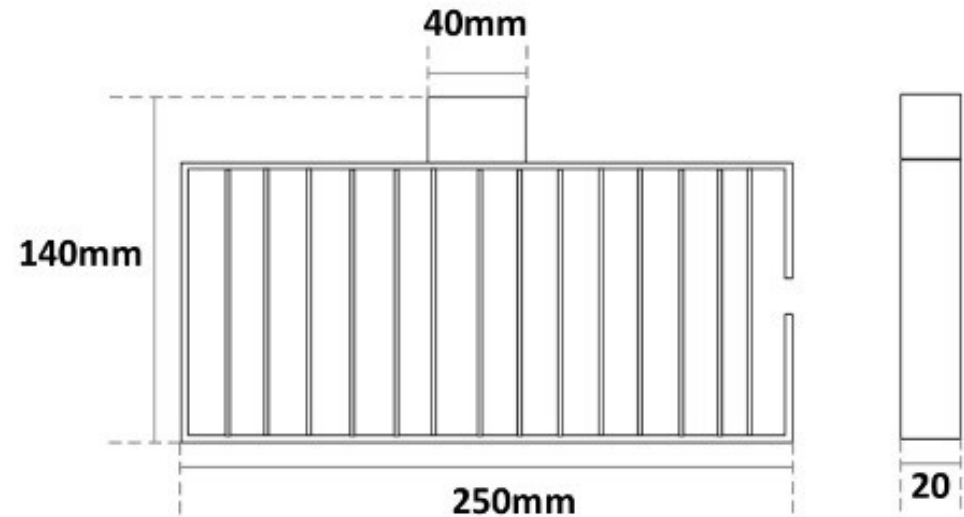

Millennium

Mixers • Showers • Accesories • Baths • Basins

ZOYA SHOWER BASKET 250MM BLACK 7839BL

- Contemporary new design
- Available in chrome & powder coat matte black
- Dual fixing for added stability
- Brass construction
- 10 year replacement warranty