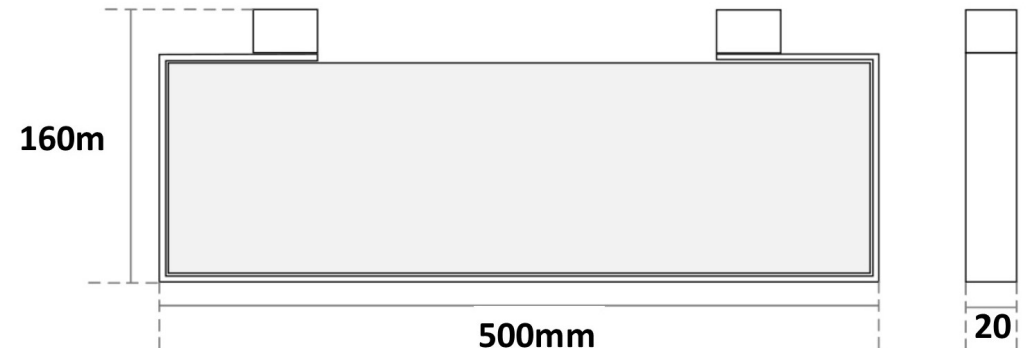

Millennium

Mixers • Showers • Accesories • Baths • Basins

ZOYA GLASS SHELF 500MM CHROME/BLACK 7837CB

- Contemporary new design
- Available in chrome & powder coat matte black
- Dual fixing for added stability
- Brass construction
- 10 year replacement warranty