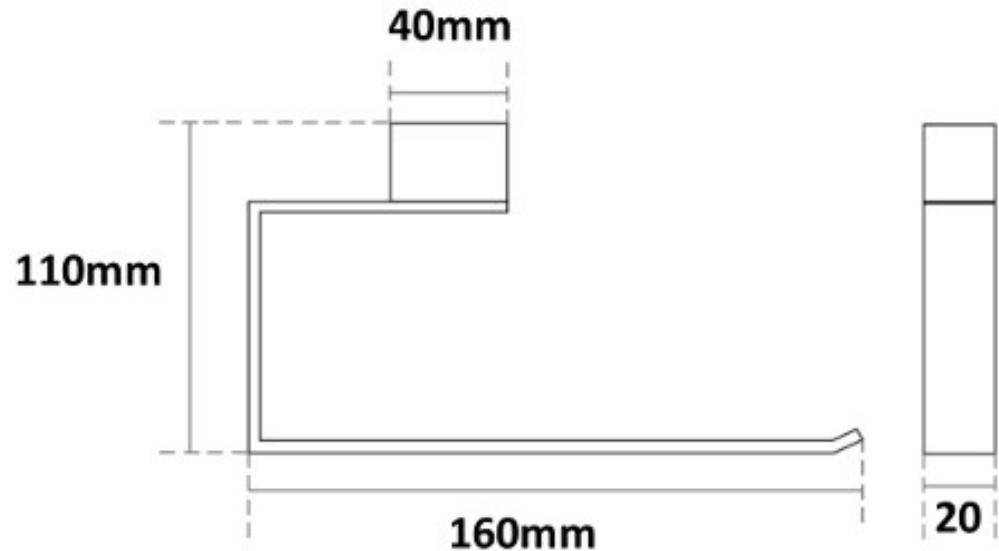

## ZOYA TOILET ROLL HOLDER CHROME/ BLACK 7836CB

- Contemporary new design
- Available in chrome & electroplated matte black
- Dual fixing for added stability
- Brass construction
- 10 year replacement warranty