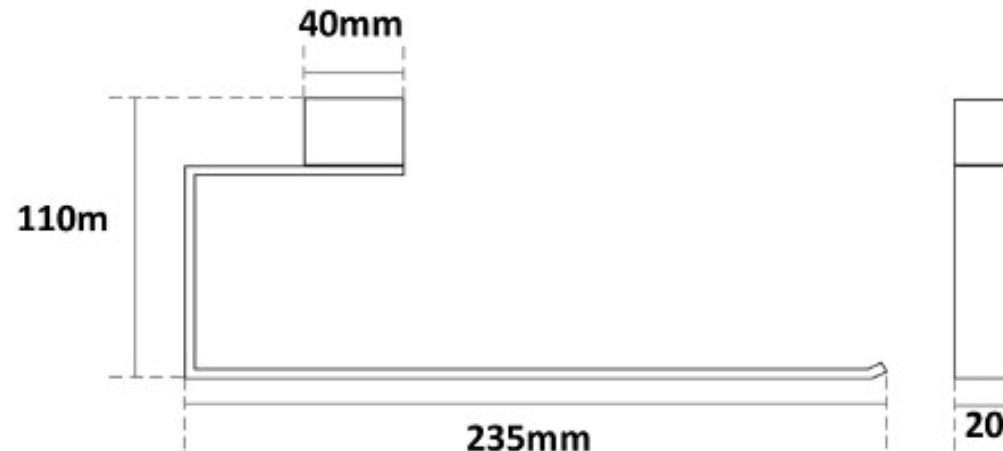

Millennium

Mixers • Showers • Accesories • Baths • Basins

ZOYA TOWEL STIRRUP CHROME/ BLACK 7835CB

- Contemporary new design
- Available in chrome & electroplated matte black
- Dual fixing for added stability
- Brass construction
- 10 year replacement warranty