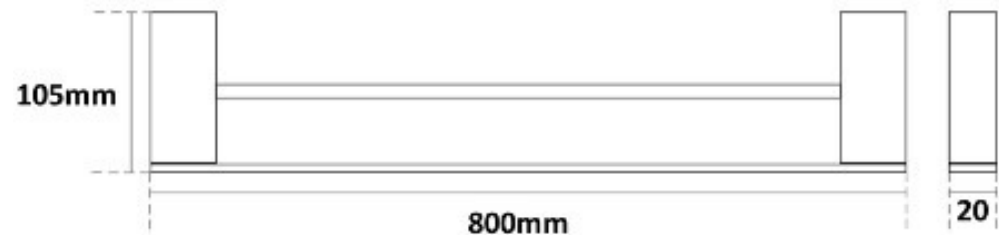

## ZOYA DOUBLE TOWEL RAIL 800MM CHROME/BLACK 7832CB

- Contemporary new design
- Available in chrome & electroplated matte black
- Dual fixing for added stability
- Brass construction
- 10 year replacement warranty