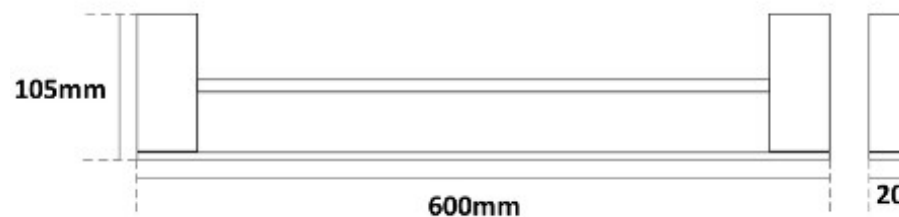

Millennium

Mixers • Showers • Accesories • Baths • Basins

ZOYA DOUBLE TOWEL RAIL 600MM BLACK 7831BL

- Contemporary new design
- Available in chrome & electroplated matte black
- Dual fixing for added stability
- Brass construction
- 10 year replacement warranty