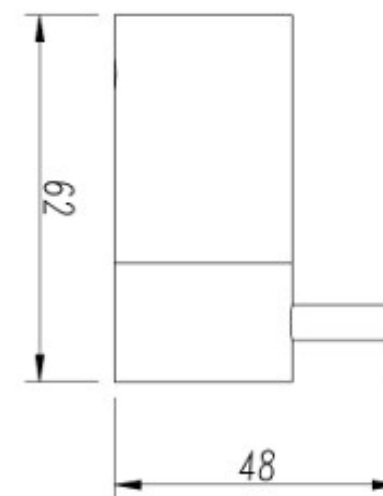

Millennium

Mixers • Showers • Accesories • Baths • Basins

FINESA ROBE HOOK BLACK 6838BL

- Contemporary new design
- Available in chrome, electroplated matte black & chrome-black combination
- Dual fixing for added stability
- Brass construction
- 10 year replacement warranty