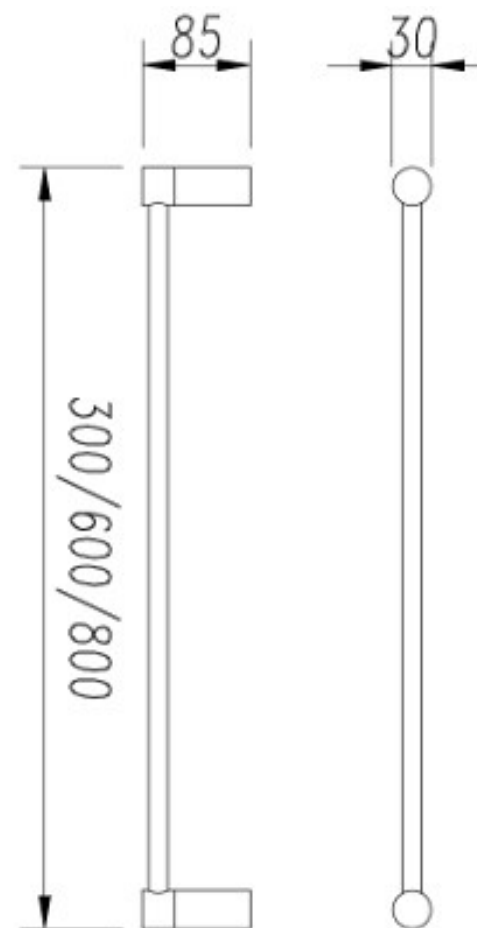

FINESA TOWEL BAR 300MM BLACK 6835BL

- Contemporary new design
- Available in chrome & powder coat matte black
- Dual fixing for added stability
- Brass construction
- 10 year replacement warranty

MILLENNIUM TAPWARE

by Peter W. Eldering Pty. Ltd.

NSW: 7 HARLEY CRES, CONDELL PARK, NSW 2200, PH: 02 9791 9655

FAX: 02 9791 9611 E: sales@eldering.com.au

QLD: 5/30 McCOTTER ST, ACACIA RIDGE, QLD 4110, PH: 07 3273 1071

FAX 07 3273 4038 E: qld@millenniumtapware.com.au