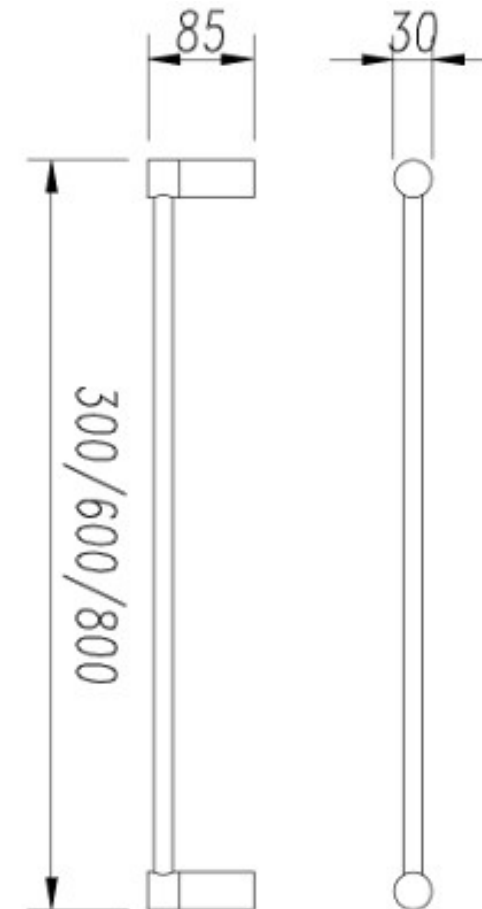

## FINESA SINGLE TOWEL RAIL 800MM BRUSHED NICKEL 6834NP

- Contemporary new design
- Available in 4 finishes
- Dual fixing for added stability
- Brass construction
- 10 year replacement warranty

### **MILLENNIUM TAPWARE** by Peter W. Eldering Pty. Ltd.

NSW: 7 HARLEY CRES, CONDELL PARK, NSW 2200, PH: 02 9791 9655

FAX: 02 9791 9611 E: sales@eldering.com.au

QLD: 5/30 McCOTTER ST, ACACIA RIDGE, QLD 4110, PH: 07 3273 1071