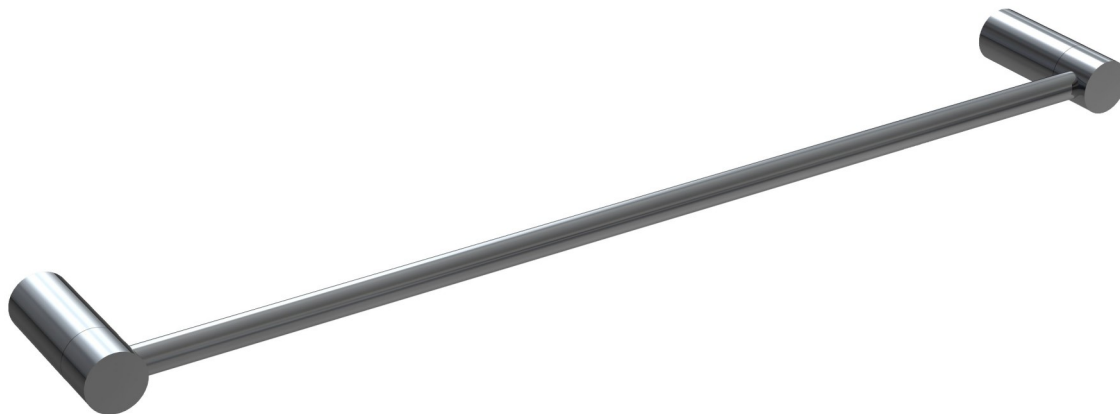

FINESA SINGLE TOWEL RAIL 600MM BRUSHED NICKEL 6833NP

- Contemporary new design
- Available in 4 finishes
- Dual fixing for added stability
- Brass construction
- 10 year replacement warranty

MILLENNIUM TAPWARE