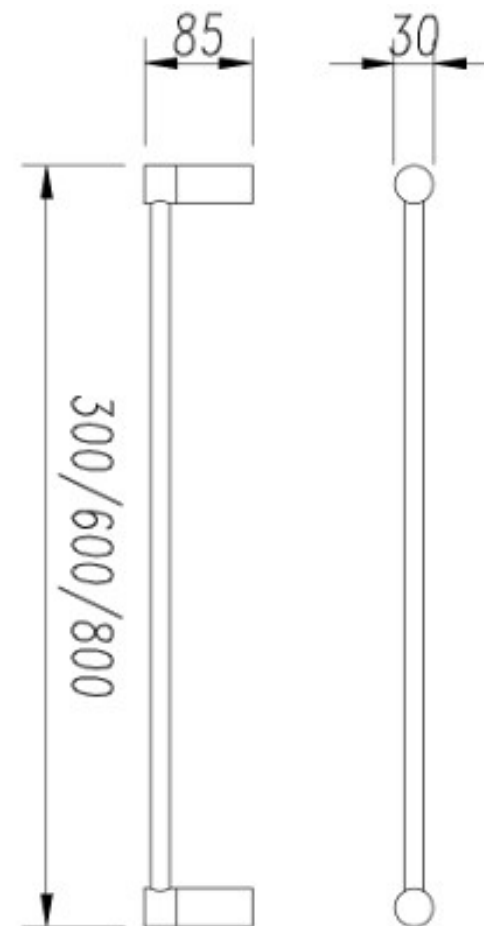

FINESA SINGLE TOWEL RAIL 600MM BRUSHED NICKEL 6833NP

- Contemporary new design
- Available in 4 finishes
- Dual fixing for added stability
- Brass construction
- 10 year replacement warranty

MILLENNIUM TAPWARE