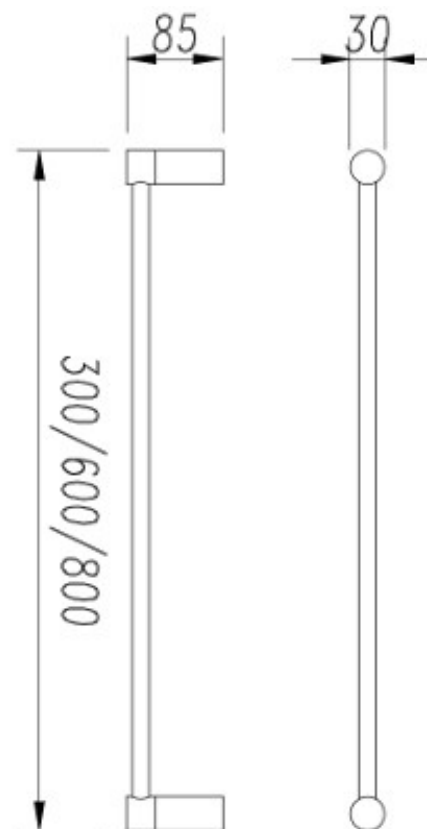

FINESA SINGLE TOWEL RAIL 600MM BLACK 6833BL

- Contemporary new design
- Available in chrome & powder coat matte black
- Dual fixing for added stability
- Brass construction
- 10 year replacement warranty

MILLENNIUM TAPWARE

by Peter W. Eldering Pty. Ltd.

NSW: 7 HARLEY CRES, CONDELL PARK, NSW 2200, PH: 02 9791 9655

FAX: 02 9791 9611 E: sales@eldering.com.au

QLD: 5/30 McCOTTER ST, ACACIA RIDGE, QLD 4110, PH: 07 3273 1071