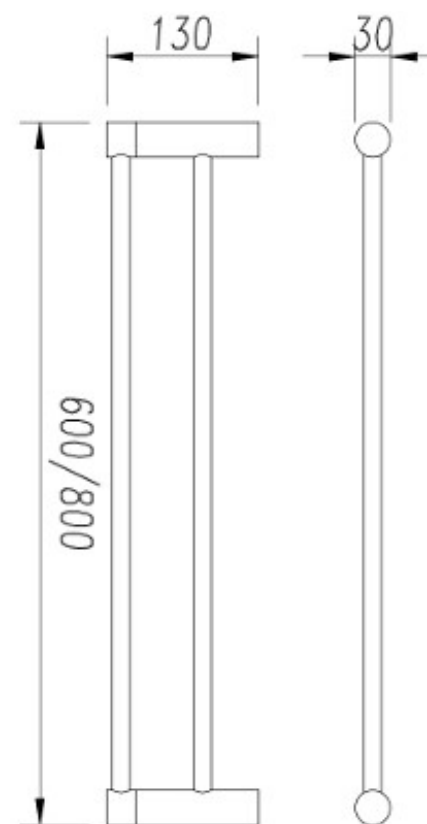

## FINESA DOUBLE TOWEL RAIL 800MM MODERN BRASS 6832BB

- Contemporary new design
- Available in 5 finishes
- PVD finish
- Dual fixing for added stability
- Brass construction
- 10 year replacement warranty

### **MILLENNIUM TAPWARE**

NSW: 7 Harley Cres, Condell Park, NSW 2200.

Ph: 02 9791 9655 | E: sales@eldering.com.au

QLD: 5/30 McCotter St, Acacia Ridge, QLD 4110.

Ph: 07 3273 1071 | E: qld@millenniumtapware.com.au