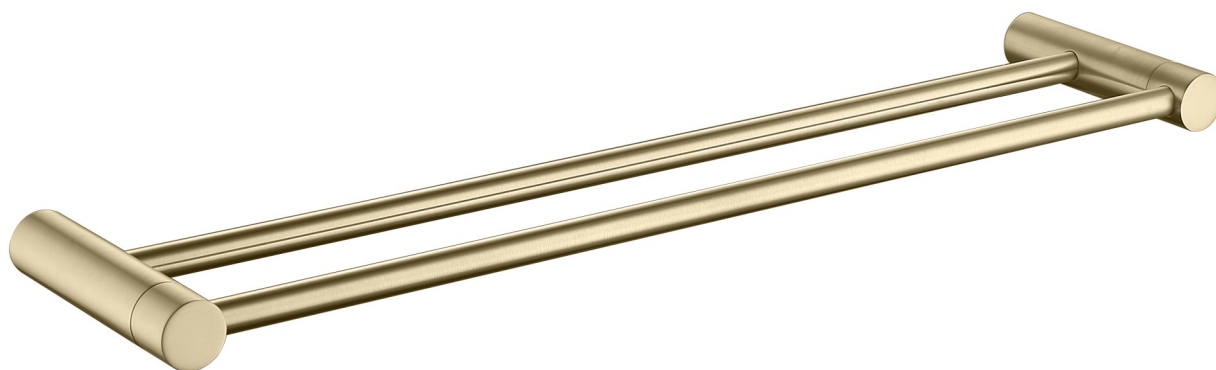

## **FINESA DOUBLE TOWEL RAIL 600MM MODERN BRASS 6831BB**

- Contemporary new design
- Available in 5 finishes
- Dual fixing for added stability
- Brass construction
- 10 year replacement warranty