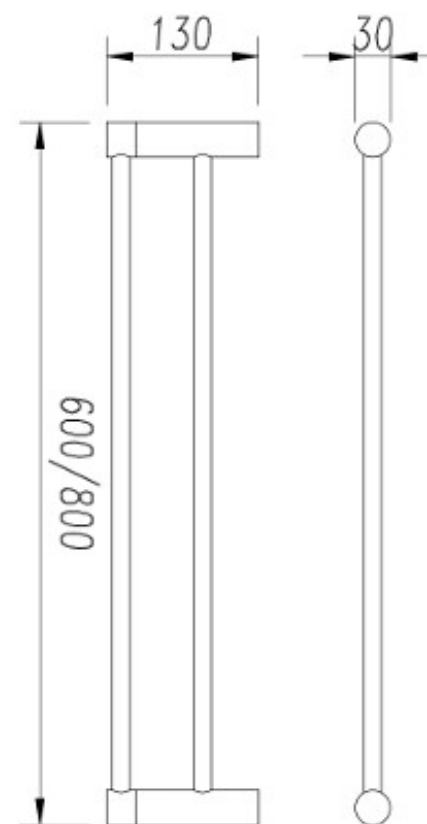

## **FINESA DOUBLE TOWEL RAIL 600MM MODERN BRASS 6831BB**

- Contemporary new design
- Available in 5 finishes
- Dual fixing for added stability
- Brass construction
- 10 year replacement warranty

### **MILLENNIUM TAPWARE**

NSW: 7 HARLEY CRES, CONDELL PARK,  
NSW 2200, PH: 02 9791 9655

by Peter W. Eldering Pty. Ltd.

E: sales@eldering.com.au

QLD: 5/30 McCOTTER ST, ACACIA RIDGE, QLD 4110, PH: 07 3273 1071