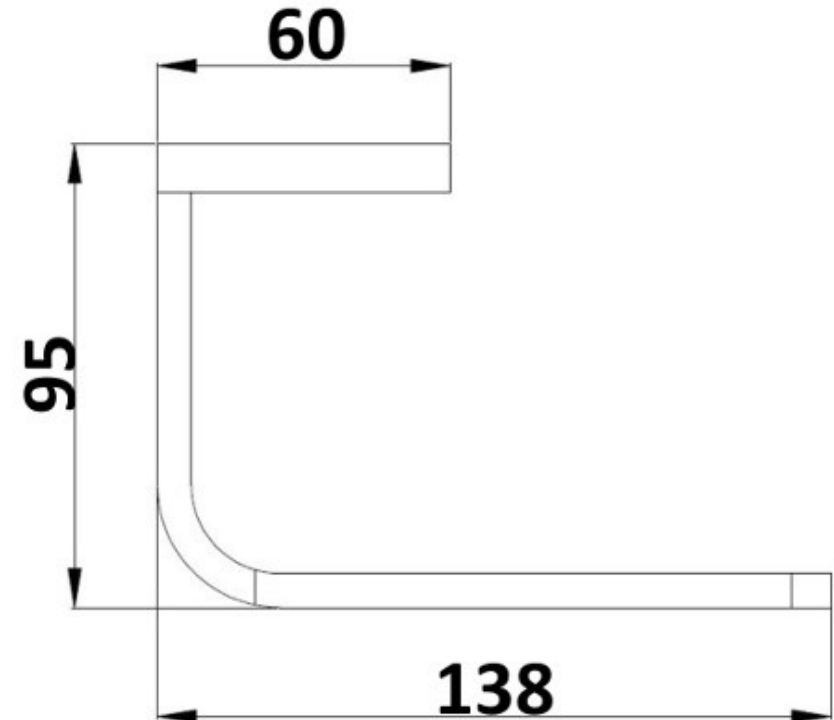

Millennium

Mixers • Showers • Accesories • Baths • Basins

INIS TOILET ROLL HOLDER BRUSHED NICKEL 5836NP

- Contemporary new design
- Available in chrome, electroplated matte black & chrome and brushed nickel
- Dual fixing for added stability
- Brass construction
- 10 year replacement warranty