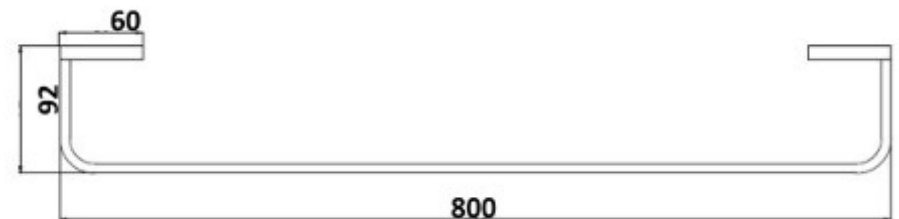

Millennium

Mixers • Showers • Accesories • Baths • Basins

INIS SINGLE TOWEL RAIL 800MM BRUSHED NICKEL 5834NP

- Contemporary new design
- Available in chrome, electroplated matte black & chrome and brushed nickel
- Dual fixing for added stability
- Brass construction
- 10 year replacement warranty