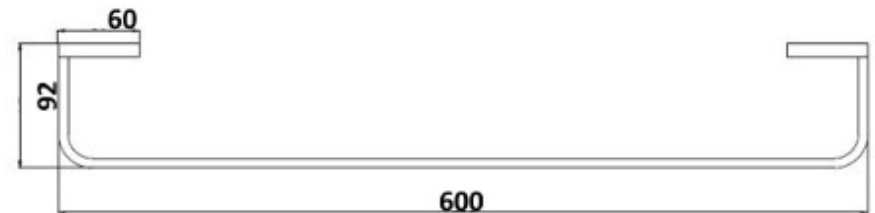

## INIS SINGLE TOWEL RAIL 60MM CHROME 5833

- Contemporary new design
- Available in chrome, electroplated matte black & chrome and brushed nickel
- Dual fixing for added stability
- Brass construction
- 10 year replacement warranty