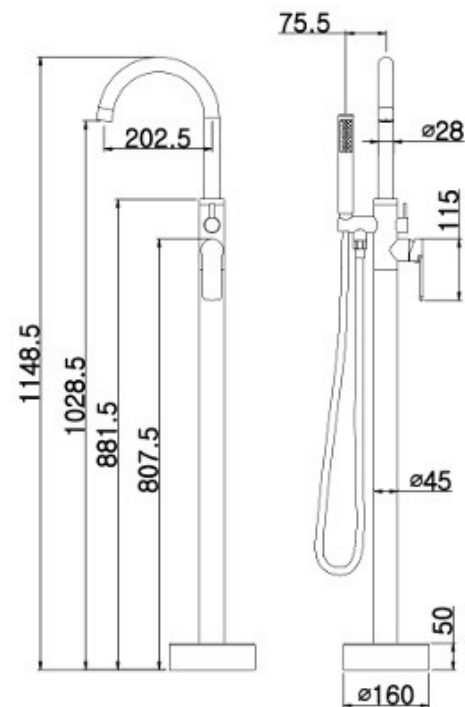

AKEMI FLOOR MOUNTED BATH FILLER CHROME & BLACK W/ HANDSHOWER 11512HS

- Contemporary new design
- Available in chrome & electroplated matte black
- 15 Year conditional warranty
- Concrete floor fitting standard
- Timber floor fitting optional
- Maximum operating pressure 500kpa
- Minimum operating pressure 150kpa
- Maximum water temperature 80 degrees
- Must be installed by a licensed plumber