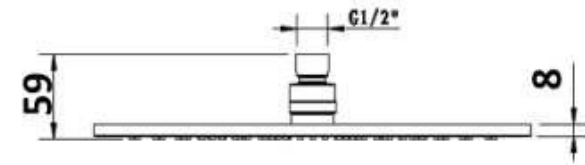

AKEMI ROUND OVERHEAD 300MM MODERN BRASS 10501BB

- Contemporary new design
- Available in 4 finishes
- WELS Rating—3 Star 9 LPM
- 15 year warranty
- 5 year finish
- Maximum operating pressure 500kpa
- Minimum operating pressure 150kpa
- Maximum water temperature 80 degrees
- Must be installed by a licensed plumber