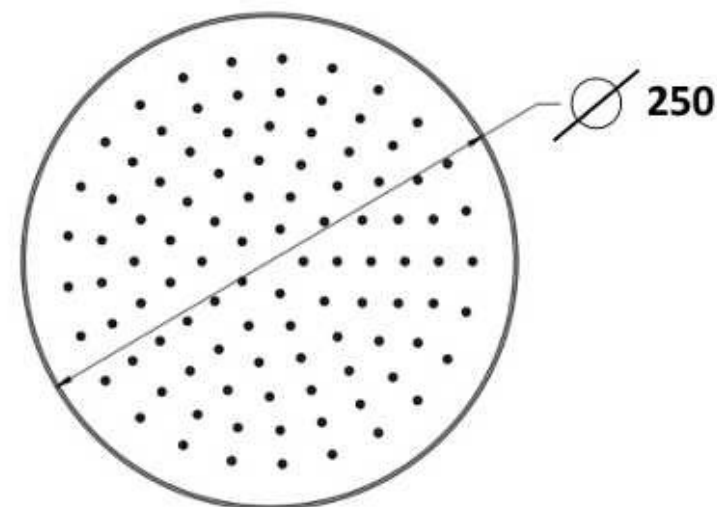

AKEMI ROUND OVERHEAD ROSE 250MM BRUSHED NICKEL 10500NP

- Contemporary new design
- Available in electroplated brushed nickel
- WELS Rating—3 Star 9 LPM
- 15 years warranty
- 5 years finish
- Maximum operating pressure 500kpa
- Minimum operating pressure 150kpa
- Maximum water temperature 80 degrees
- Must be installed by a licensed plumber