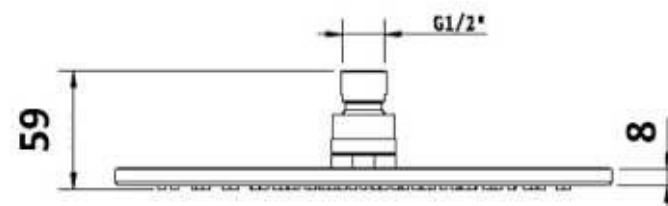

AKEMI ROUND OVERHEAD ROSE 250MM BRUSHED NICKEL 10500NP

- Contemporary new design
- Available in electroplated brushed nickel
- WELS Rating—3 Star 9 LPM
- 15 years warranty
- 5 years finish
- Maximum operating pressure 500kpa
- Minimum operating pressure 150kpa
- Maximum water temperature 80 degrees
- Must be installed by a licensed plumber