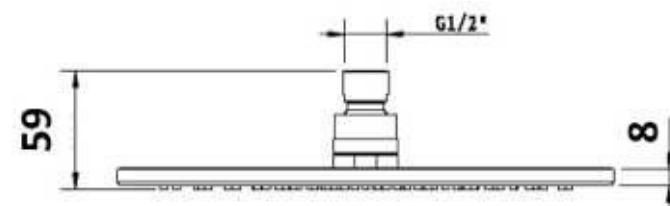

## AKEMI ROUND OVERHEAD ROSE 250MM BLACK 10500

- Contemporary new design
- Available in electroplated matte black
- WELS Rating—3 Star 9 LPM
- 15 years warranty
- 5 years finish
- Maximum operating pressure 500kpa
- Minimum operating pressure 150kpa
- Maximum water temperature 80 degrees
- Must be installed by a licensed plumber