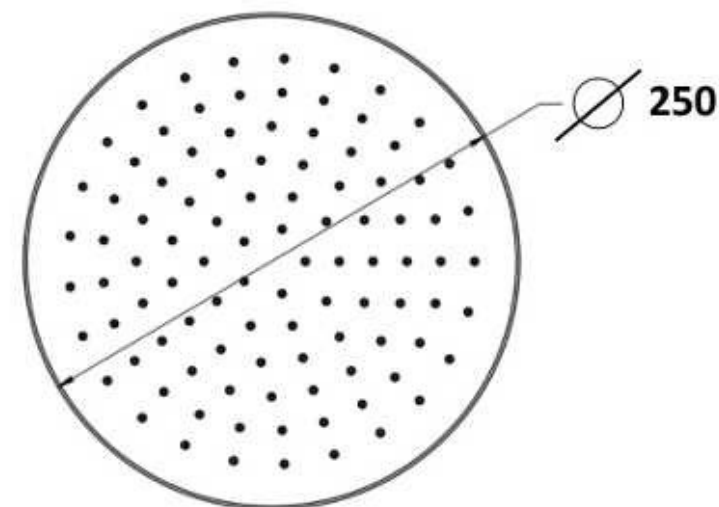

## AKEMI ROUND OVERHEAD ROSE 250MM BLACK 10500

- Contemporary new design
- Available in electroplated matte black
- WELS Rating—3 Star 9 LPM
- 15 years warranty
- 5 years finish
- Maximum operating pressure 500kpa
- Minimum operating pressure 150kpa
- Maximum water temperature 80 degrees
- Must be installed by a licensed plumber