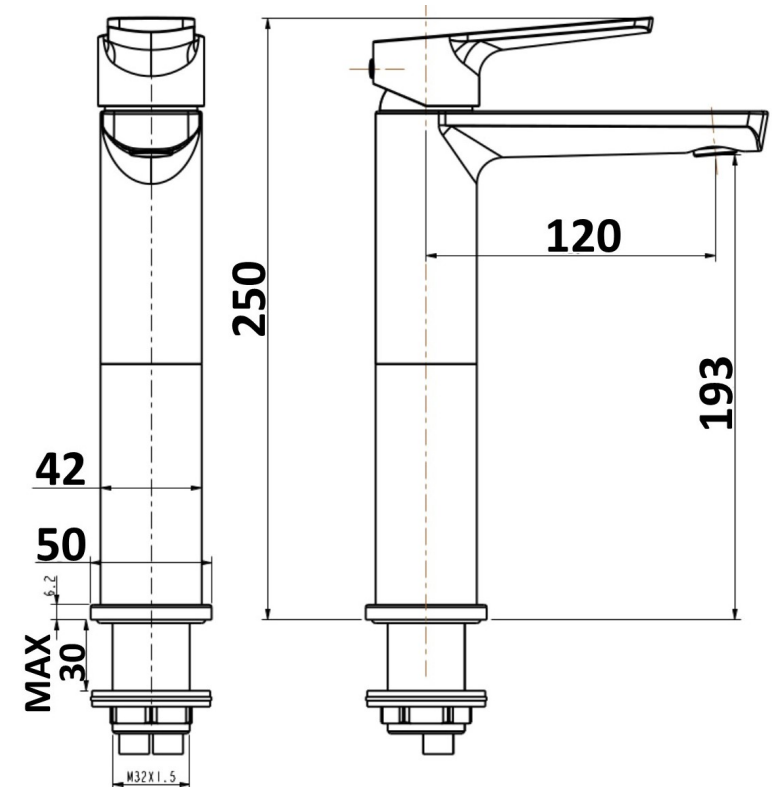

AKEMI EXTENDED BASIN MIXER MODERN BRASS 10430BB

- Contemporary new design
- Available in 9 finishes
- 15 year conditional warranty
- Wels Rating 5 Star 6 LPM
- Maximum operating pressure 500kpa
- Minimum operating pressure 150kpa
- Maximum water temperature 80 degrees
- Must be installed by a licensed plumber
- Isolation stops must be installed inline before flex connectors