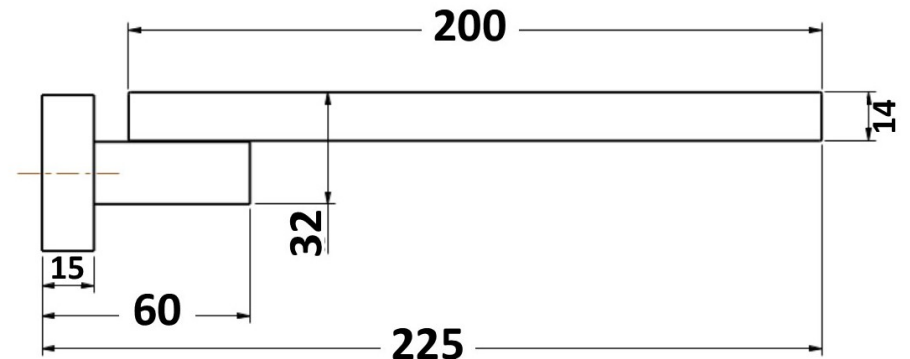

**KIATO SWIVEL BATH SPOUT 225MM
GUN METAL 10418GM**

- Contemporary new design
- Available in 8 modern finishes
- 15 Year replacement warranty
- Maximum operating pressure 500kpa
- Minimum operating pressure 150kpa
- Maximum water temperature 80 degrees
- Must be installed by a licensed plumber