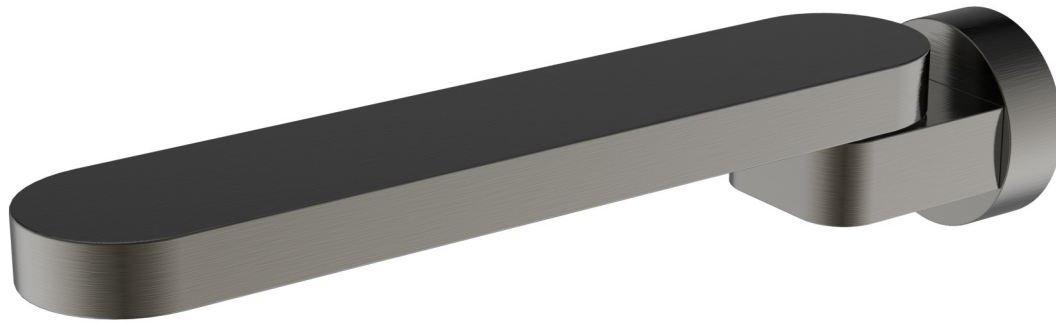

**KIATO SWIVEL BATH SPOUT 225MM
GUN METAL 10418GM**

- Contemporary new design
- Available in 8 modern finishes
- 15 Year replacement warranty
- Maximum operating pressure 500kpa
- Minimum operating pressure 150kpa
- Maximum water temperature 80 degrees
- Must be installed by a licensed plumber