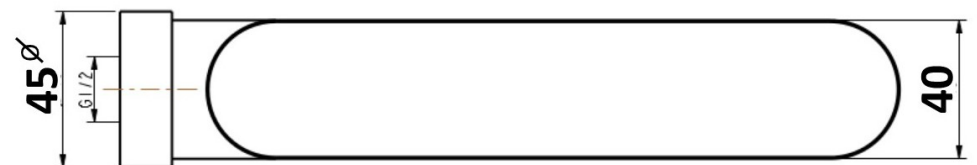

**KIATO SWIVEL BATH SPOUT 225MM
GUN METAL 10418GM**

- Contemporary new design
- Available in 8 modern finishes
- 15 Year replacement warranty
- Maximum operating pressure 500kpa
- Minimum operating pressure 150kpa
- Maximum water temperature 80 degrees
- Must be installed by a licensed plumber