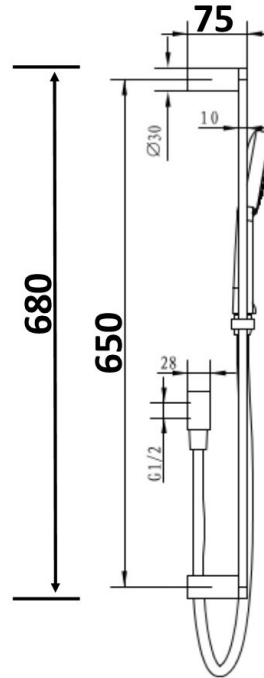

Millennium

QUALITY BATHROOMWARE
- SINCE 1997 AUSTRALIA -

AKEMI RAIL SHOWER BLACK/ CHROME 10361

- Contemporary new design
- Available in 4 finishes
- WELS Rating—3 Star 9 LPM
- 15 years warranty
- 5 years finish warranty
- 1 year hose warranty
- Three function handpiece
- Maximum operating pressure 500kpa
- Minimum operating pressure 150kpa
- Maximum water temperature 80 degrees
- Must be installed by a licensed plumber