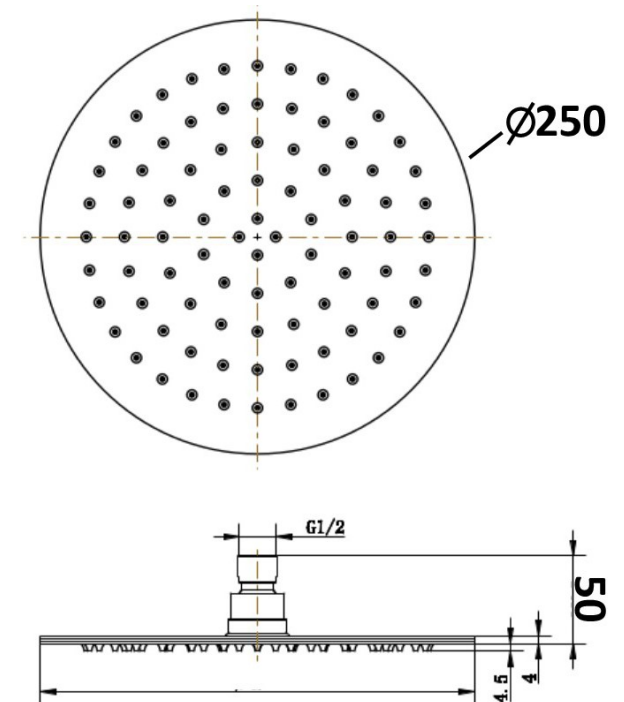

AKEMI ROUND OVERHEAD SHOWER 250MM PSS 10358

- Contemporary new design
- Available in chrome & black
- Polished stainless steel construction
- 15 year replacement warranty
- WELS rating 3 Star 9 l/min
- WELS registration # S13213
- Max. operating pressure 500 kpa
- Min. operating pressure 150 kpa
- Maximum water temperature 80 degrees
- Must be installed by a licensed plumber