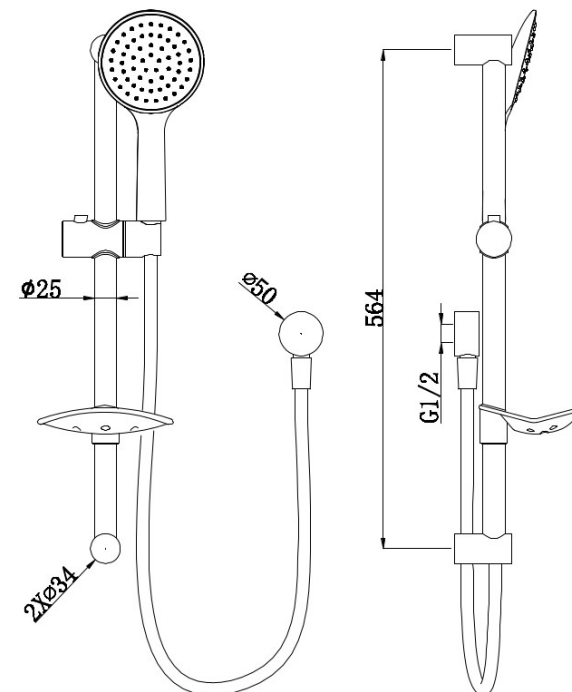

Millennium

QUALITY BATHROOMWARE
- SINCE 1997 AUSTRALIA -

CIOSO RAIL SHOWER MATTE BLACK 10218MB

- Contemporary new design
- Available in chrome & black
- Dual fixing for added stability
- Brass & ABS construction
- 15 year replacement warranty
- WELS rating 3 Star 9 l/min
- Single function handpiece
- Max. operating pressure 500 kpa
- Min. operating pressure 150 kpa
- Maximum water temperature 80 degrees
- Must be installed by a licensed plumber