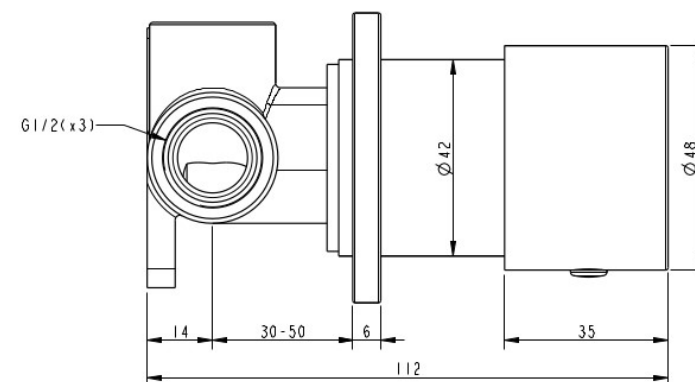

## FINESA PROGRESSIVE SHOWER MIXER BRUSHED NICKEL 11645

- Contemporary new design
- Available in 5 finishes
- Electroplated finish
- 15 Year conditional warranty
- Maximum operating pressure 500kpa
- Minimum operating pressure 150kpa
- Maximum water temperature 80 degrees
- Must be installed by a licensed plumber