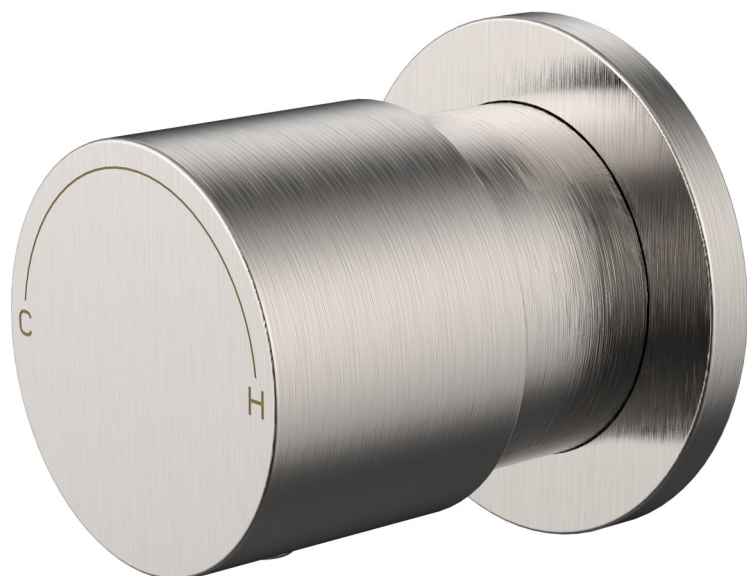

## FINESA PROGRESSIVE SHOWER MIXER BRUSHED NICKEL 11645

- Contemporary new design
- Available in 5 finishes
- Electroplated finish
- 15 Year conditional warranty
- Maximum operating pressure 500kpa
- Minimum operating pressure 150kpa
- Maximum water temperature 80 degrees
- Must be installed by a licensed plumber