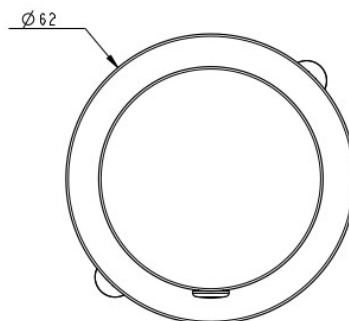

## FINESA PROGRESSIVE SHOWER MIXER BRUSHED NICKEL 11645

- Contemporary new design
- Available in 5 finishes
- Electroplated finish
- 15 Year conditional warranty
- Maximum operating pressure 500kpa
- Minimum operating pressure 150kpa
- Maximum water temperature 80 degrees
- Must be installed by a licensed plumber