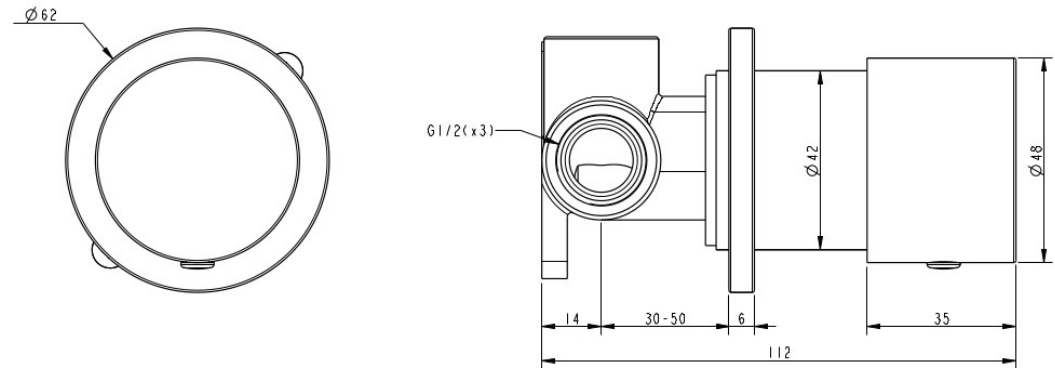

FINESA PROGRESSIVE SHOWER MIXER MATTE BLACK 11643

- Contemporary new design
- Available in 5 finishes
- Electroplated finish
- 15 Year conditional warranty
- Maximum operating pressure 500kpa
- Minimum operating pressure 150kpa
- Maximum water temperature 80 degrees
- Must be installed by a licensed plumber