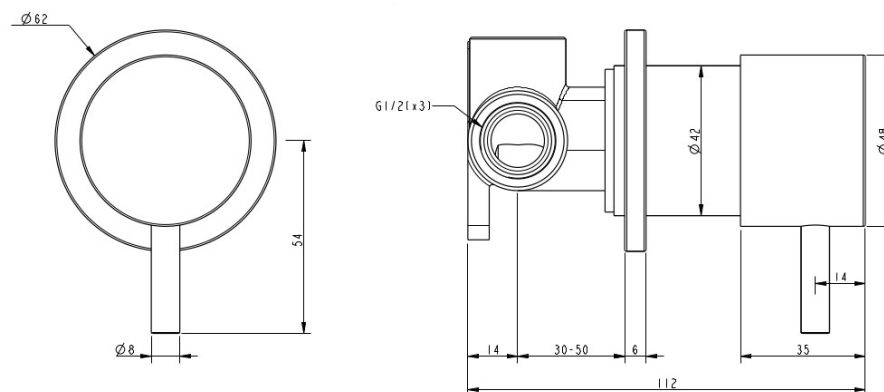

CIOSO PROGRESSIVE SHOWER MIXER MODERN BRASS 11446

- Contemporary new design
- Available in 5 finishes
- PVD finish
- 15 Year conditional warranty
- Maximum operating pressure 500kpa
- Minimum operating pressure 150kpa
- Maximum water temperature 80 degrees
- Must be installed by a licensed plumber