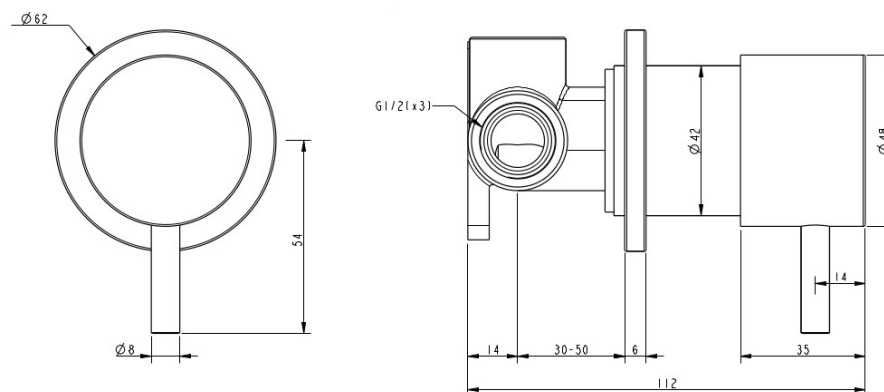

CIOSO PROGRESSIVE SHOWER MIXER BRUSHED NICKEL 11445

- Contemporary new design
- Available in 5 finishes
- Electroplated finish
- 15 Year conditional warranty
- Maximum operating pressure 500kpa
- Minimum operating pressure 150kpa
- Maximum water temperature 80 degrees
- Must be installed by a licensed plumber