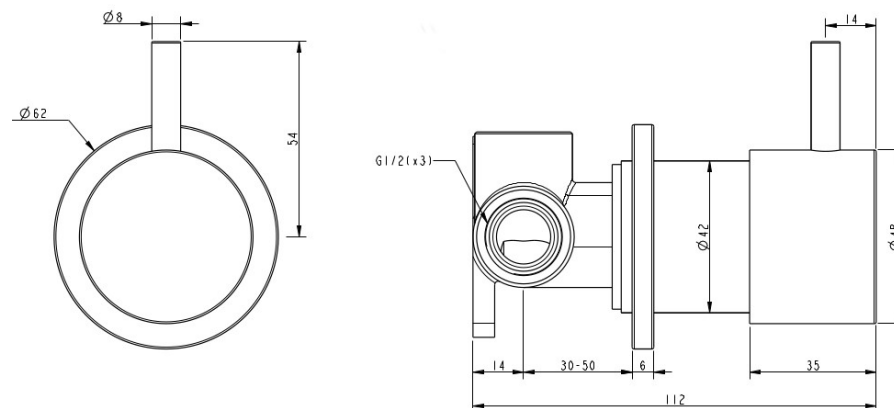

**CIOSO PROGRESSIVE SHOWER MIXER
 BRUSHED NICKEL 11245**

- Contemporary new design
- Available in 5 finishes
- Electroplated finish
- 15 Year conditional warranty
- Maximum operating pressure 500kpa
- Minimum operating pressure 150kpa
- Maximum water temperature 80 degrees
- Must be installed by a licensed plumber