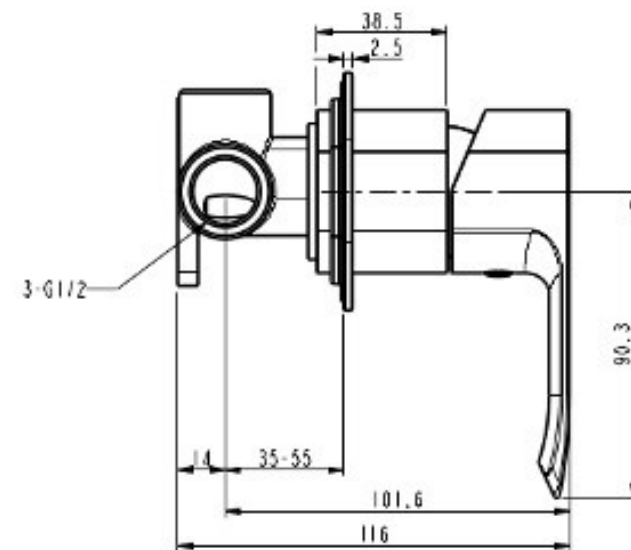

ZOYA SHOWER MIXER CHROME 10942

- Contemporary new design
- Available in 3 finishes
- 15 year conditional warranty
- Maximum operating pressure 500kpa
- Minimum operating pressure 150kpa
- Maximum water temperature 80 degrees
- Must be installed by a licensed plumber