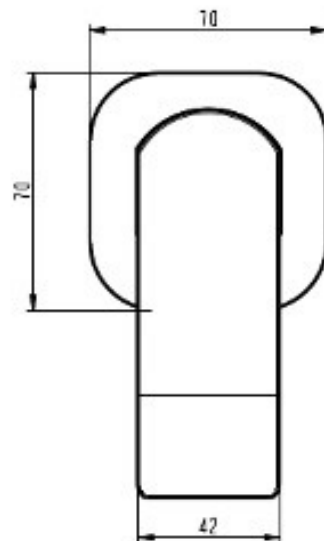

ZOYA SHOWER MIXER CHROME 10942

- Contemporary new design
- Available in 3 finishes
- 15 year conditional warranty
- Maximum operating pressure 500kpa
- Minimum operating pressure 150kpa
- Maximum water temperature 80 degrees
- Must be installed by a licensed plumber