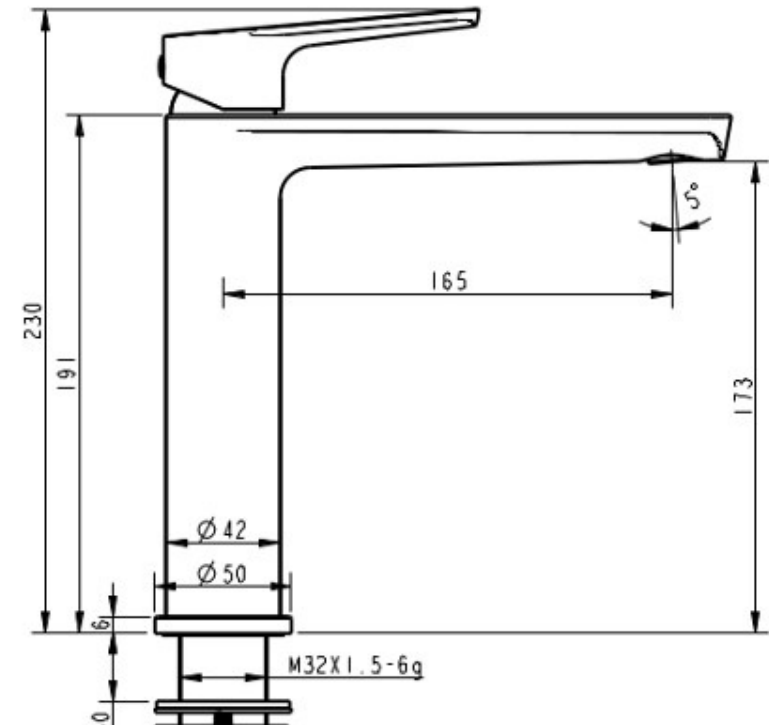

## AKEMI MID RISE VESSEL MIXER GUN METAL 10830GM

- Contemporary new design
- Available in 9 finishes
- 15 year conditional warranty
- Wels Rating 5 Star 6 LPM
- Maximum operating pressure 500kpa
- Minimum operating pressure 150kpa
- Maximum water temperature 80 degrees
- Must be installed by a licensed plumber
- Isolation stops must be installed inline before flex connectors