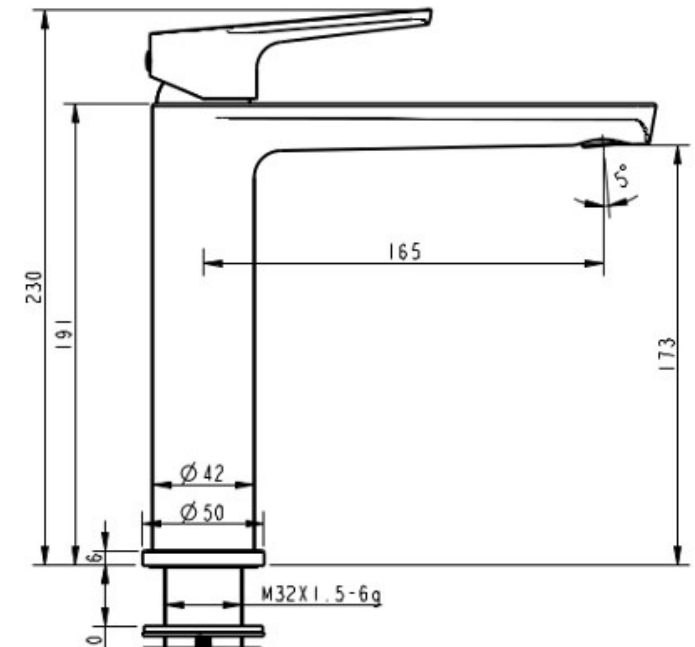

AKEMI MID RISE VESSEL MIXER MODERN BRASS 10830BB

- Contemporary new design
- Available in 9 finishes
- 15 year conditional warranty
- Wels Rating 5 Star 6 LPM
- Maximum operating pressure 500kpa
- Minimum operating pressure 150kpa
- Maximum water temperature 80 degrees
- Must be installed by a licensed plumber
- Isolation stops must be installed inline before flex connectors