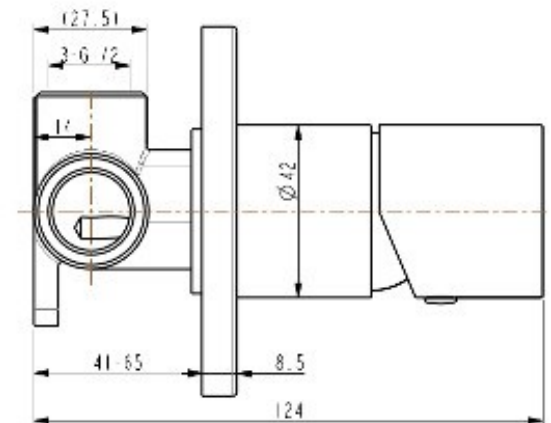

Millennium

Mixers • Showers • Accessories

FINESA SHOWER MIXER CHROME/ROSE GOLD 10722CRG

- Contemporary new design
- Available in chrome & 5 additional finishes
- Available with optional square backplate in chrome or black
- 15 Year conditional warranty
- Maximum operating pressure 500kpa
- Minimum operating pressure 150kpa
- Maximum water temperature 80 degrees
- Must be installed by a licensed plumber