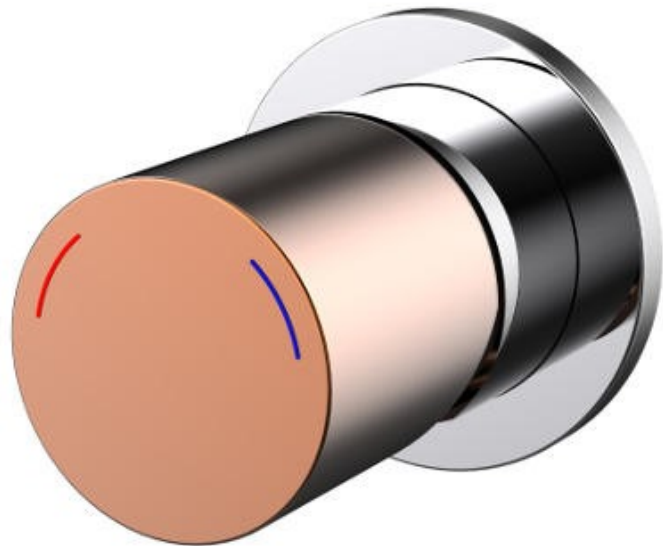

Millennium

Mixers • Showers • Accessories

FINESA SHOWER MIXER CHROME/ROSE GOLD 10722CRG

- Contemporary new design
- Available in chrome & 5 additional finishes
- Available with optional square backplate in chrome or black
- 15 Year conditional warranty
- Maximum operating pressure 500kpa
- Minimum operating pressure 150kpa
- Maximum water temperature 80 degrees
- Must be installed by a licensed plumber