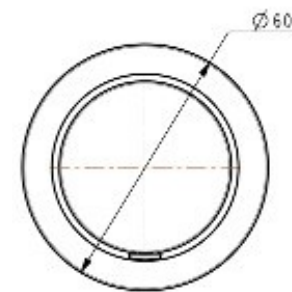

Millennium

Mixers • Showers • Accessories

FINESA SHOWER MIXER CHROME/ROSE GOLD 10722CRG

- Contemporary new design
- Available in chrome & 5 additional finishes
- Available with optional square backplate in chrome or black
- 15 Year conditional warranty
- Maximum operating pressure 500kpa
- Minimum operating pressure 150kpa
- Maximum water temperature 80 degrees
- Must be installed by a licensed plumber