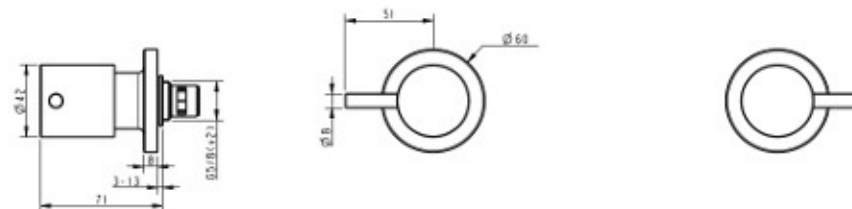

CIOSO WALL TOP ASSEMBLIES BLACK 10676

- Contemporary new design
- Available in 3 modern finishes
- 1/4 turn ceramic disc operation
- Maximum operating pressure 500kpa
- Minimum operating pressure 150kpa
- 15 year conditional warranty
- Must be installed by a licensed plumber