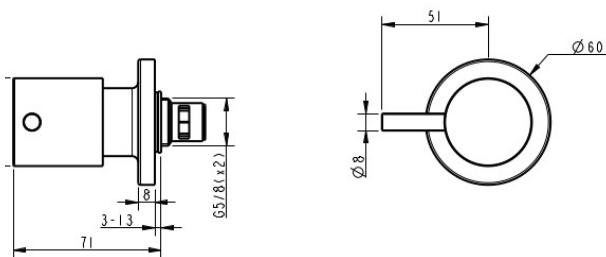

## CIOSO WALL TOP ASSEMBLIES GUN METAL 10675GM

- Contemporary new design
- Available in 7 finishes
- 15 year warranty
- 1/4 turn ceramic disc operation
- Maximum operating pressure 500kpa
- Minimum operating pressure 150kpa
- Must be installed by a licensed plumber