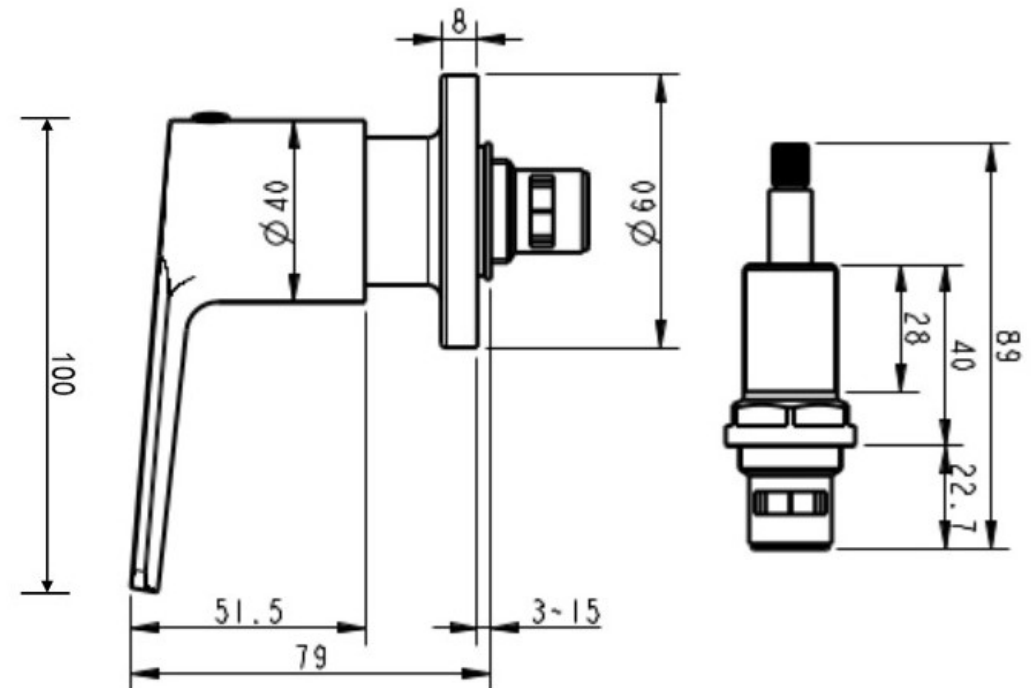

## AKEMI WALL TOP ASSEMBLIES GUN METAL 10480

- Contemporary new design
- Available in 6 finishes
- 1/4 turn ceramic disc operation
- Maximum operating pressure 500kpa
- Minimum operating pressure 150kpa
- 15 year conditional warranty
- Must be installed by a licensed plumber