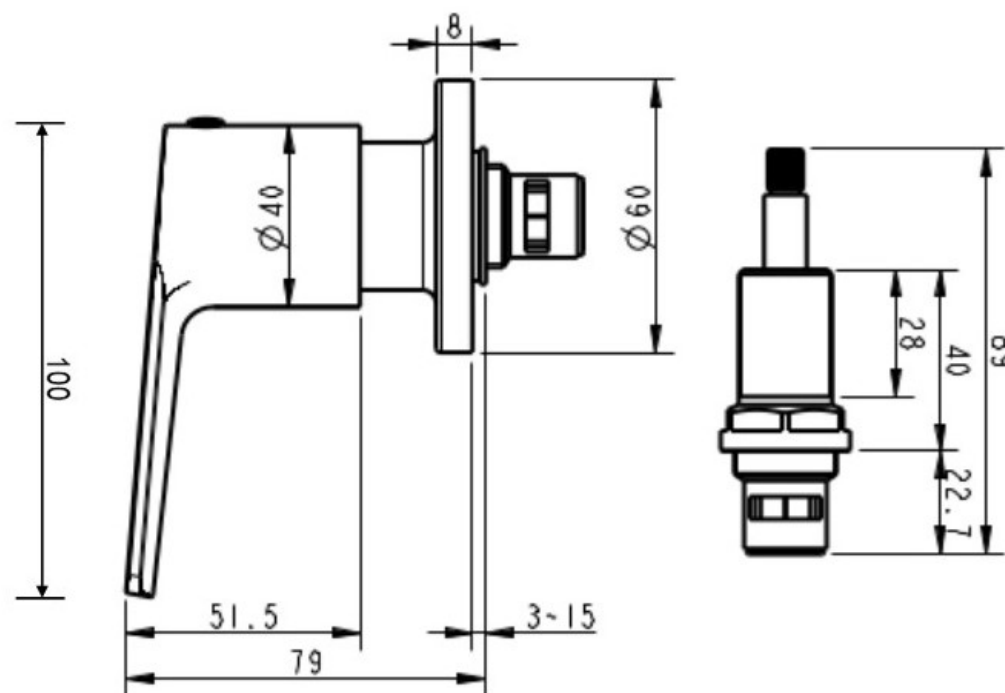

AKEMI WALL TOP ASSEMBLIES MODERN BRASS 10479

- Contemporary new design
- Available in 6 finishes
- 1/4 turn ceramic disc operation
- Maximum operating pressure 500kpa
- Minimum operating pressure 150kpa
- 15 year conditional warranty
- Must be installed by a licensed plumber