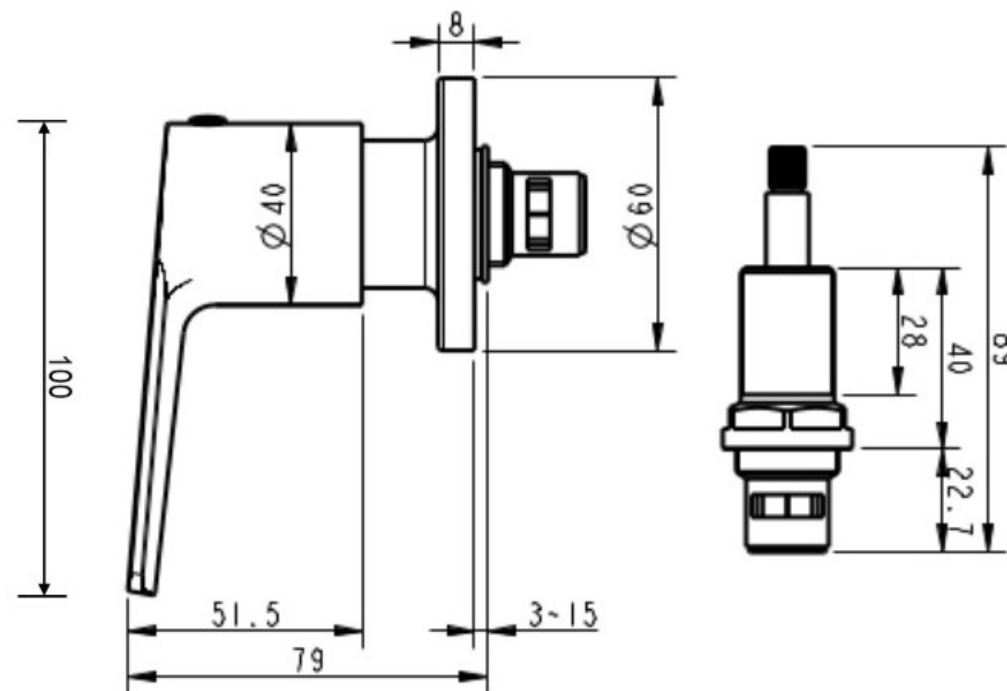

Mixers • Showers • Accesories • Baths • Basins

AKEMI WALL TOP ASSEMBLIES BRUSHED NICKEL 10478

- Contemporary new design
- Available in 4 modern finishes
- 1/4 turn ceramic disc operation
- Maximum operating pressure 500kpa
- Minimum operating pressure 150kpa
- 15 year conditional warranty
- Must be installed by a licensed plumber